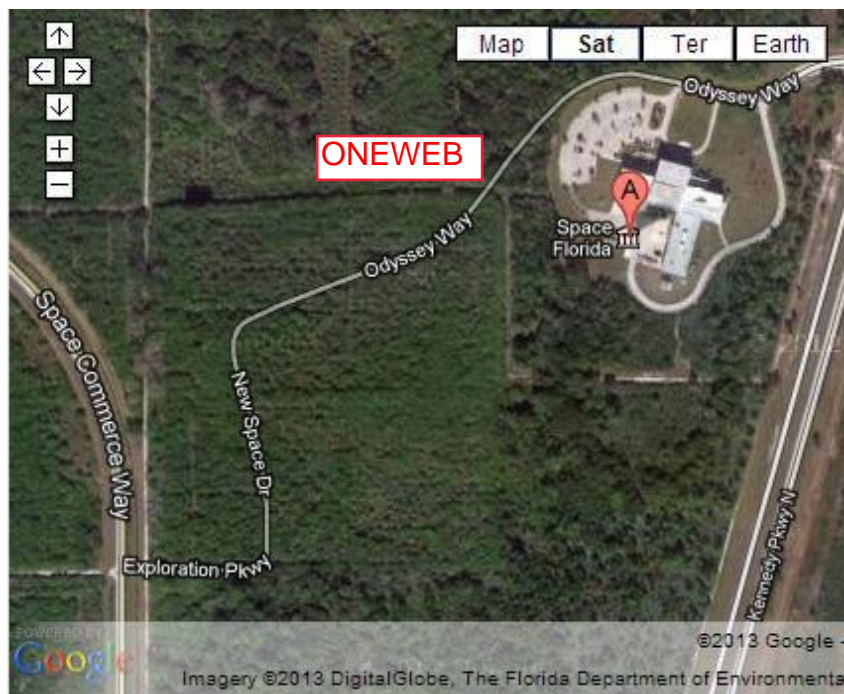

# Directions to Space Florida's Main Office

## **From Interstate 95**

From the South: I-95 to Highway 407 North (Exit 212)

From the North: I-95 to Highway 50 East (Exit 215)

Follow the signs to Highway 405 East (Columbia Boulevard/NASA Causeway)

On Highway 405 East, follow the signs directing you to the Kennedy Space Center Visitor Complex. You will pass the Astronaut Hall of Fame/Space Camp facility on your right just before entering the KSC property. Cross over the drawbridge and continue for about 5 miles.

## **From US Highway 1**

U.S. 1 to Highway 405 East (Columbia Boulevard/NASA Causeway)

On Highway 405 East, follow the signs directing you to the Kennedy Space Center Visitor Complex. You will pass the Astronaut Hall of Fame/Space Camp facility on your right just before entering the KSC property. Cross over the drawbridge and continue for about 5 miles. At the first traffic light on KSC property, make a right on to Space Commerce Way in 1.8 miles turn left on to Exploration Parkway followed by a left onto NewSpace Drive. Make the next right onto Odyssey Way your destination will be ahead on the right.

## **From State Highway 3**

North on State Road 3 from SR 528 about five miles, turn left at the traffic light onto Space Commerce Way. In 0.9 miles turn right on to Exploration Parkway followed by a left onto NewSpace Drive. Make the next right onto Odyssey Way your destination will be ahead on the right.